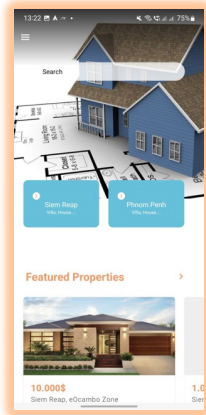

Demo

[Admin Panel: (Click Here)](#)

[Agent Panel: (Click Here)](#)

User: admin@admin.com
Password: 123456

User: agent@agent.com
Password: 123456

& MUCH MORE....