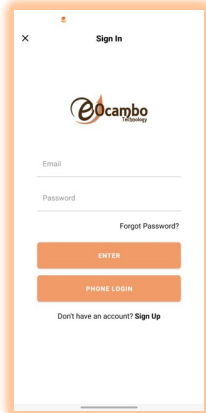

Multi-Language & RTL

Profile & Settings

User Management

Photo Galleries

Optimized

Favorites

Social Sharing

Beautiful UI

Contact Form

Demo

[Admin Panel: \(Click Here\)](#)

[Agent Panel: \(Click Here\)](#)

User: admin@admin.com
Password: 123456

User: agent@agent.com
Password: 123456

& MUCH MORE....

Web Features