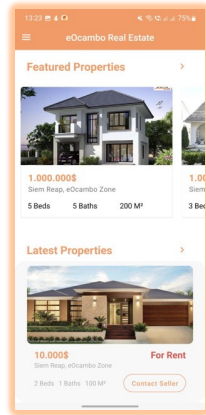

Demo

[Admin Panel: (Click Here)](#)

[Agent Panel: (Click Here)](#)

User: admin@admin.com
Password: 123456

User: agent@agent.com
Password: 123456

& MUCH MORE....