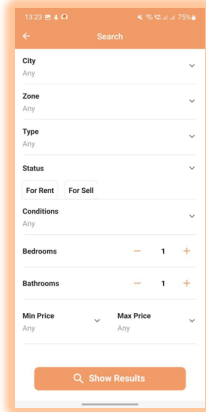

Demo

[Admin Panel: (Click Here)](#)

[Agent Panel: (Click Here)](#)

User: admin@admin.com
Password: 123456

User: agent@agent.com
Password: 123456

& MUCH MORE....