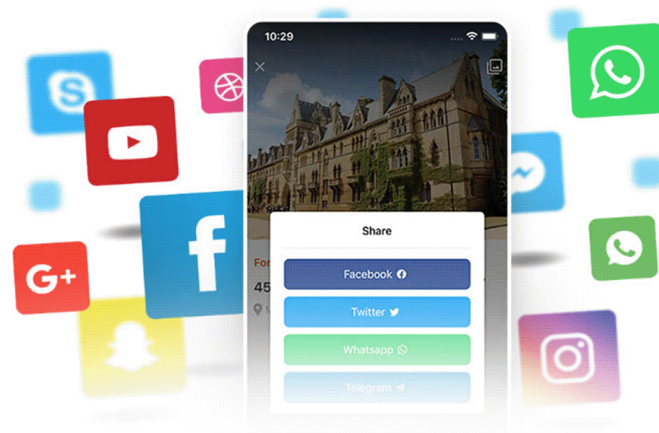

Maximize **Profitability** With Productive
Agency Management Software

Mobile App Features

Fully Customizable

Social Media Sharing

Multi-Language & RTL

Backend Integration

Maps Integration

Search & Filtering

Multi-Language & RTL

Profile & Settings

User Management

Photo Galleries

Optimized

Favorites

Social Sharing

Beautiful UI