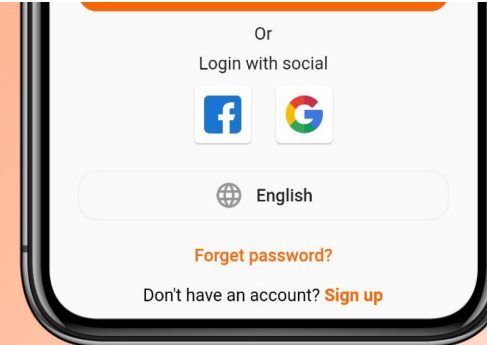

User: eoexpress@gmail.com

Password: 12345678

App Feature

- On Board Screen
- Sign Up & Login Screen
- Home Screen
- Search Screen
- Order Shipment Info Screen
- Order Shipment Detail Screen
- Order Shipment Review Screen
- Tracking Screen
- History Screen
- Contact Screen
- Profile Screen