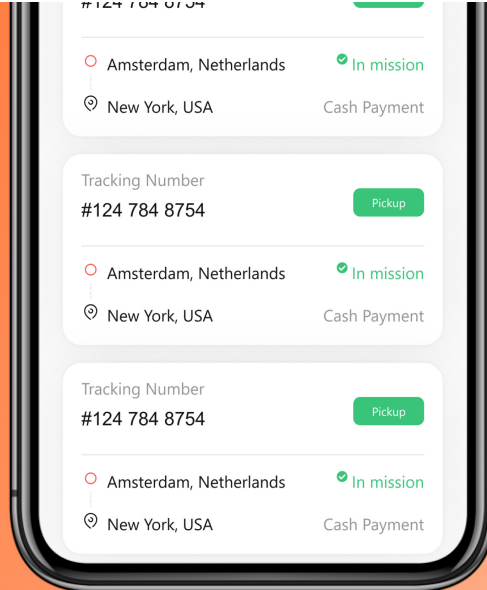

User: eoexpress@gmail.com

Password: 12345678

App Feature

- On Board Screen
- Sign Up & Login Screen
- Home Screen
- Search Screen
- Order Shipment Info Screen
- Order Shipment Detail Screen
- Order Shipment Review Screen
- Tracking Screen
- History Screen
- Contact Screen
- Profile Screen