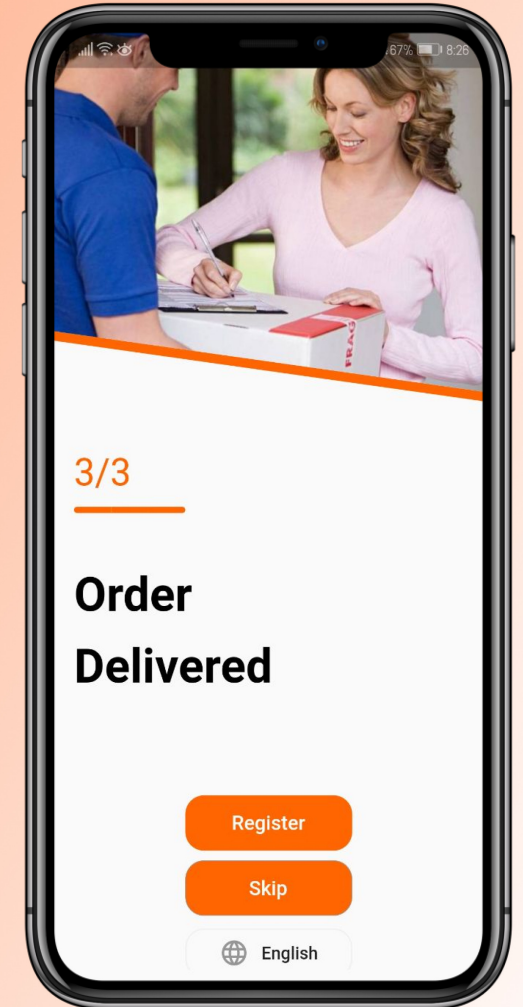

EO Express

It is a software designed for companies that handle packages to monitor the logistics of storage handling to their final destination and managing employees and drivers so you can track all of your company.

On Board Screen

- Submit your order
- Choose A Destination
- Order Delivered

Sign in / Home Screen

- Sign In Screen
- Register Screen
- Home Screen

Order Screen

- Shipment Info
- Shipment Detail
- Shipment Review