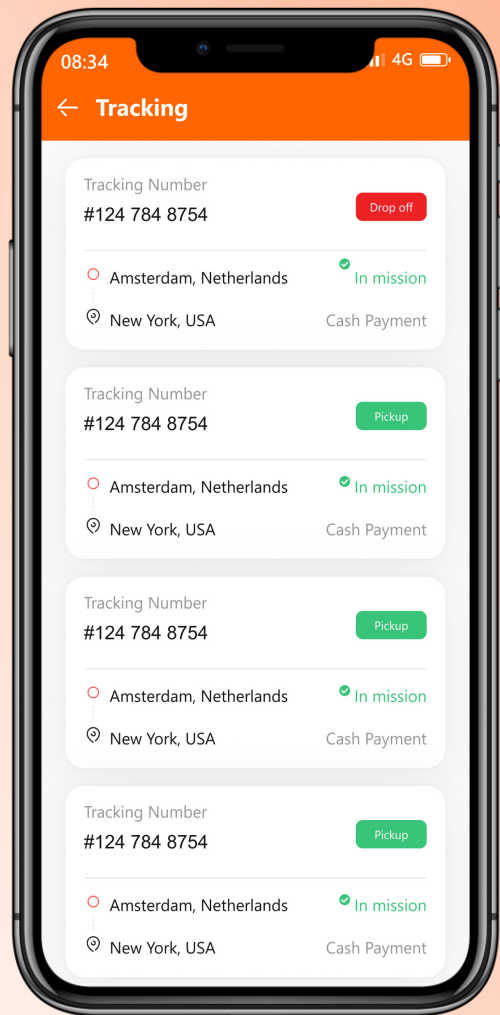

Others Screen

- Tracking Screen
- History Screen
- Contact Screen