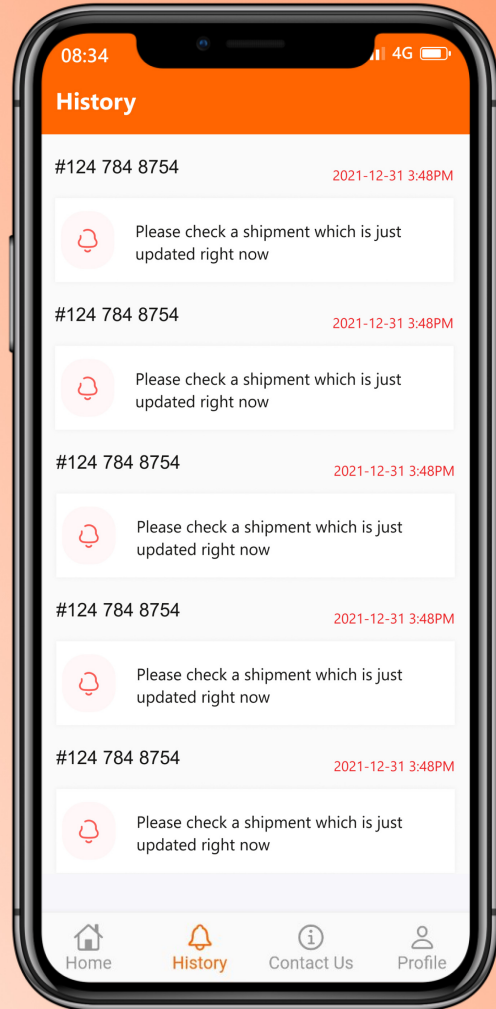

Order English

Shipment info Shipment details Shipment review

Shipment info

Shipment type Pickup
Sender address Phnom Penh, null
[View on map](#)

Receiver Ser Hann
0884812873
Receiver address siem reap,
[View on map](#)

Shipment details

Package 1

Category	Quantity
Clothes	1
Weight	Height
1 Kg	1 Cm
Width	Length
1 Cm	1 Cm
Description	

Place order

Others Screen

- Tracking Screen
- History Screen
- Contact Screen

Demo

[Admin Panel: \(Click Here\)](#)