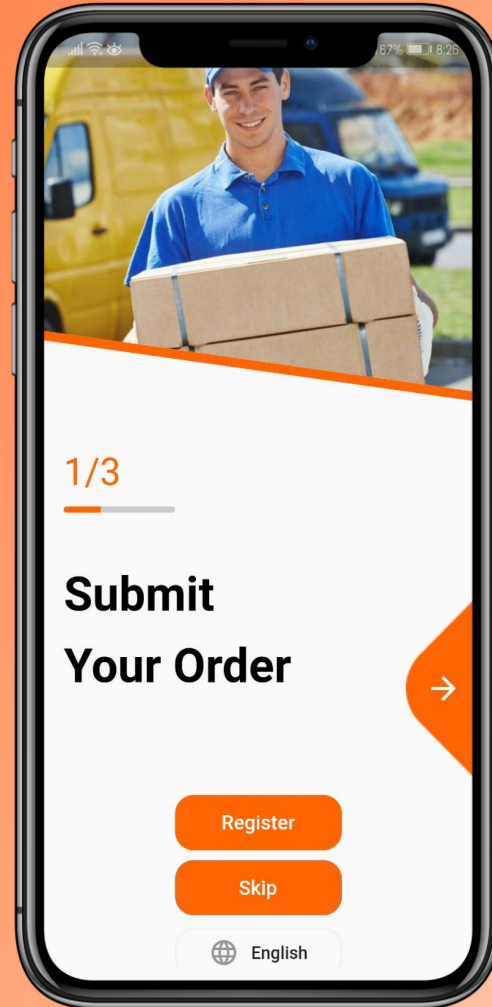

EO Express

It is a software designed for companies that handle packages to monitor the logistics of storage handling to their final destination and managing employees and drivers so you can track all of your company.

On Board Screen

- Submit your order
- Choose A Destination
- Order Delivered

Sign in / Home Screen

- Sign In Screen
- Register Screen
- Home Screen

Order Screen

- Shipment Info
- Shipment Detail
- Shipment Review