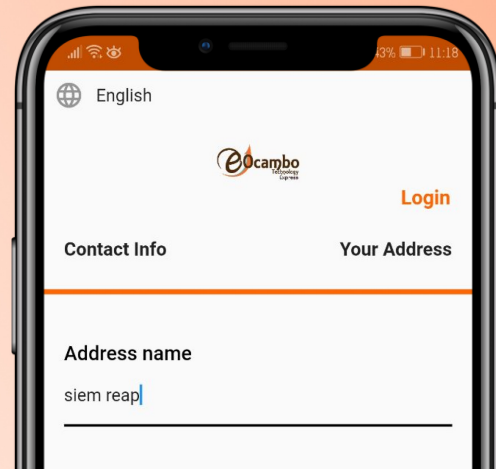

EO Express

It is a software designed for companies that handle packages to monitor the logistics of storage handling to their final destination and managing employees and drivers so you can track all of your company.

On Board Screen

- Submit your order
- Choose A Destination
- Order Delivered

Sign in / Home Screen

- Sign In Screen
- Register Screen
- Home Screen

Order Screen

- Shipment Info
- Shipment Detail
- Shipment Review