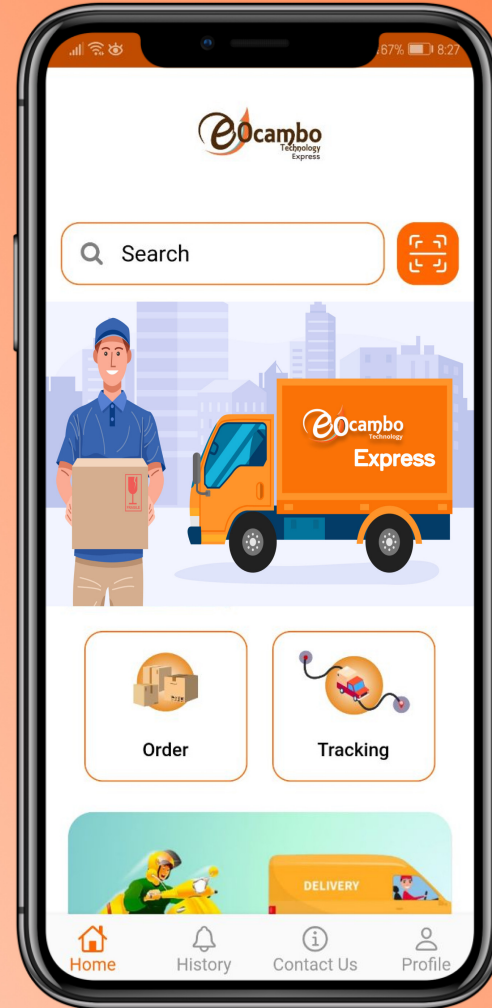

EO Express

It is a software designed for companies that handle packages to monitor the logistics of storage handling to their final destination and managing employees and drivers so you can track all of your company.

On Board Screen

- Submit your order
- Choose A Destination
- Order Delivered

Sign in / Home Screen

- Sign In Screen
- Register Screen
- Home Screen

Order Screen

- Shipment Info
- Shipment Detail
- Shipment Review