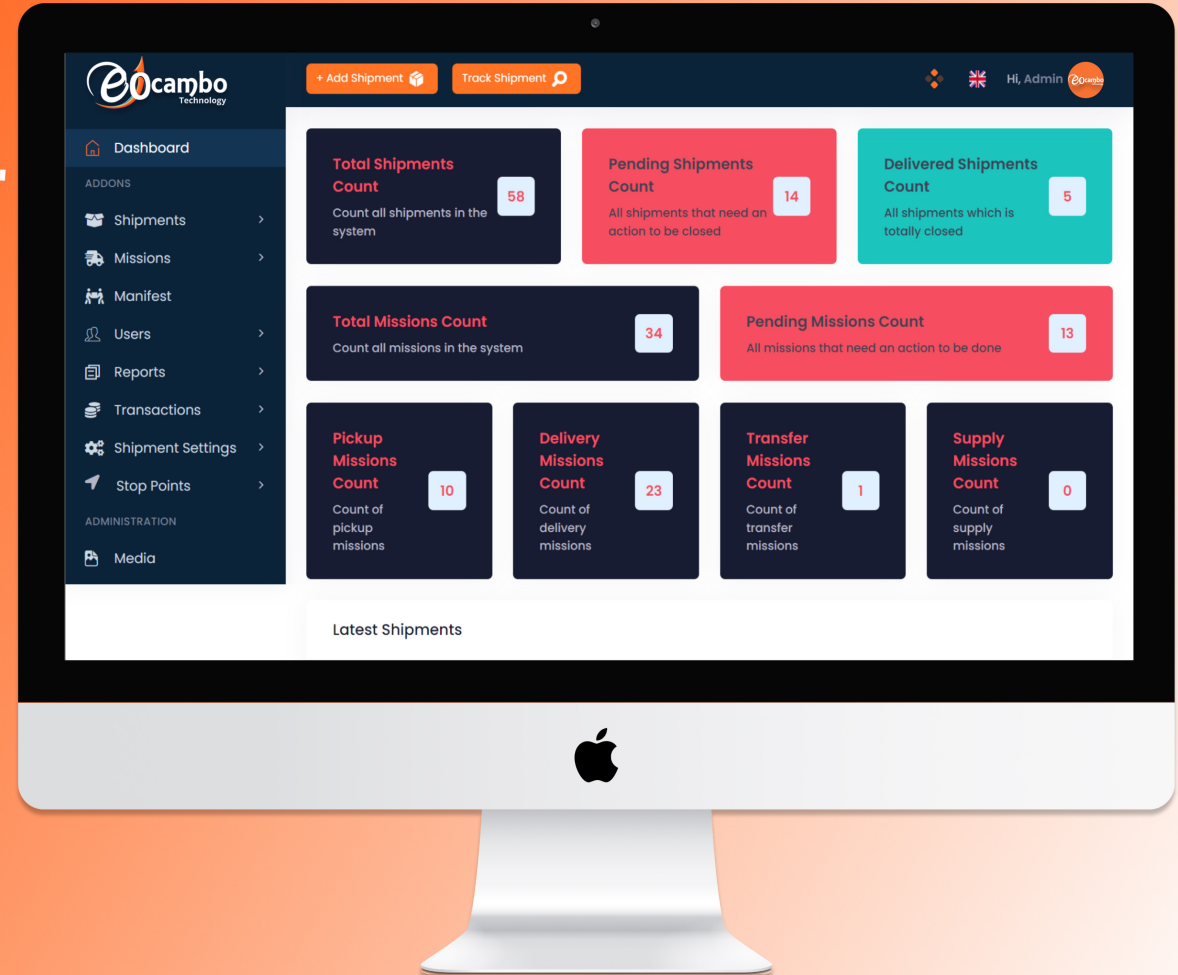

Backend Feature

- Dashboard
- Shipments
- Missions
- Manifest
- Users
- Reports
- Transactions
- Shipment Settings
- Stop Points
- Media
- Slide
- Settings
- Staffs