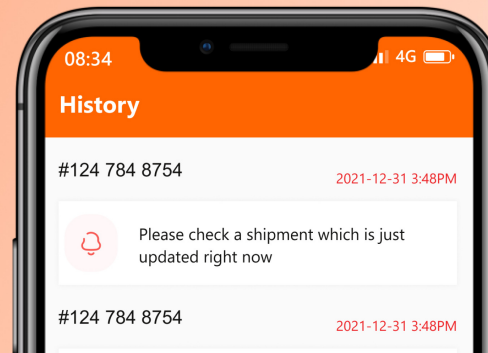

Shipment details

Package 1

Category	Quantity
Clothes	1
Weight	Height
1 Kg	1 Cm
Width	Length
1 Cm	1 Cm
Description	

Place order

Others Screen

- Tracking Screen
- History Screen
- Contact Screen

Demo

[Admin Panel: \(Click Here\)](#)

User: eoexpress@gmail.com

Password: 12345678

App Feature

- On Board Screen
- Sign Up & Login Screen
- Home Screen
- Search Screen
- Order Shipment Info Screen
- Order Shipment Detail Screen
- Order Shipment Review Screen
- Tracking Screen
- History Screen
- Contact Screen
- Profile Screen