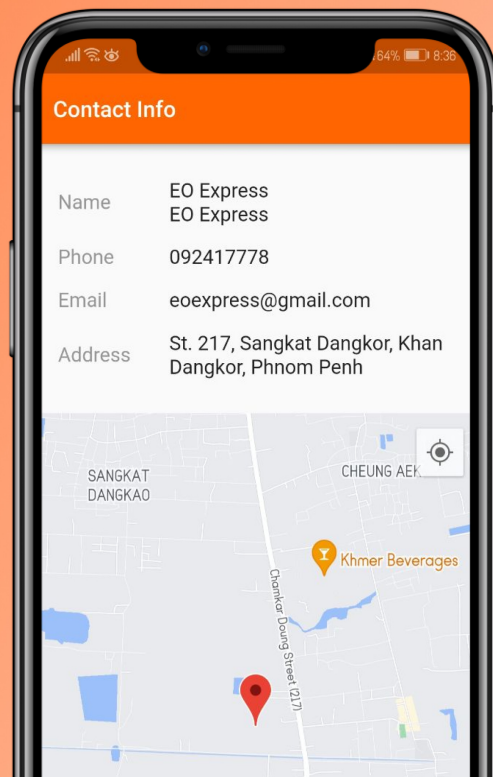

User: eoexpress@gmail.com

Password: 12345678

App Feature

- On Board Screen
- Sign Up & Login Screen
- Home Screen
- Search Screen
- Order Shipment Info Screen
- Order Shipment Detail Screen
- Order Shipment Review Screen
- Tracking Screen
- History Screen
- Contact Screen
- Profile Screen