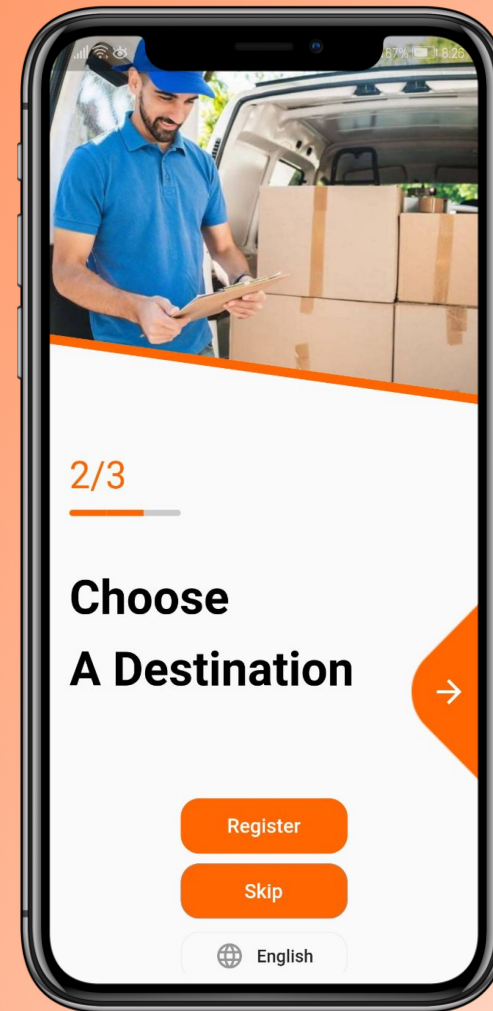

EO Express

It is a software designed for companies that handle packages to monitor the logistics of storage handling to their final destination and managing employees and drivers so you can track all of your company.

On Board Screen

- Submit your order
- Choose A Destination
- Order Delivered

Sign in / Home Screen

- Sign In Screen
- Register Screen
- Home Screen

Order Screen

- Shipment Info
- Shipment Detail
- Shipment Review