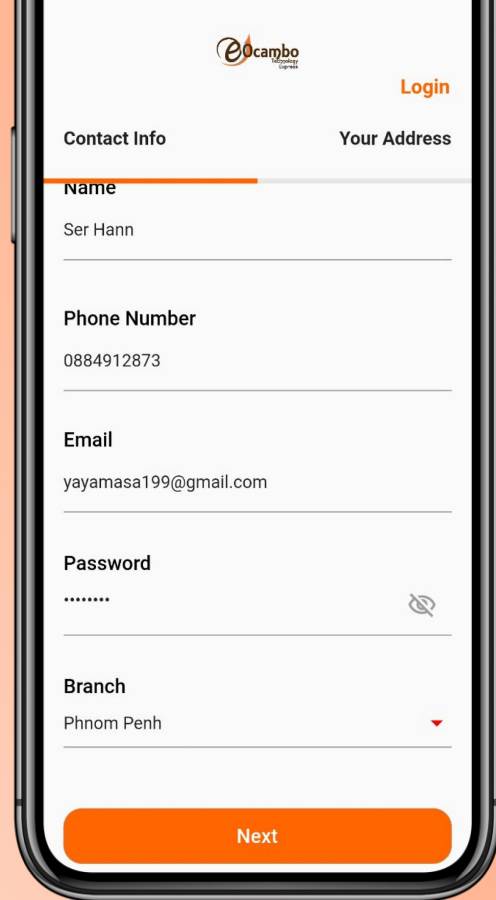

EO Express

It is a software designed for companies that handle packages to monitor the logistics of storage handling to their final destination and managing employees and drivers so you can track all of your company.

On Board Screen

- Submit your order
- Choose A Destination
- Order Delivered

Sign in / Home Screen

- Sign In Screen
- Register Screen
- Home Screen

Order Screen

- Shipment Info
- Shipment Detail
- Shipment Review