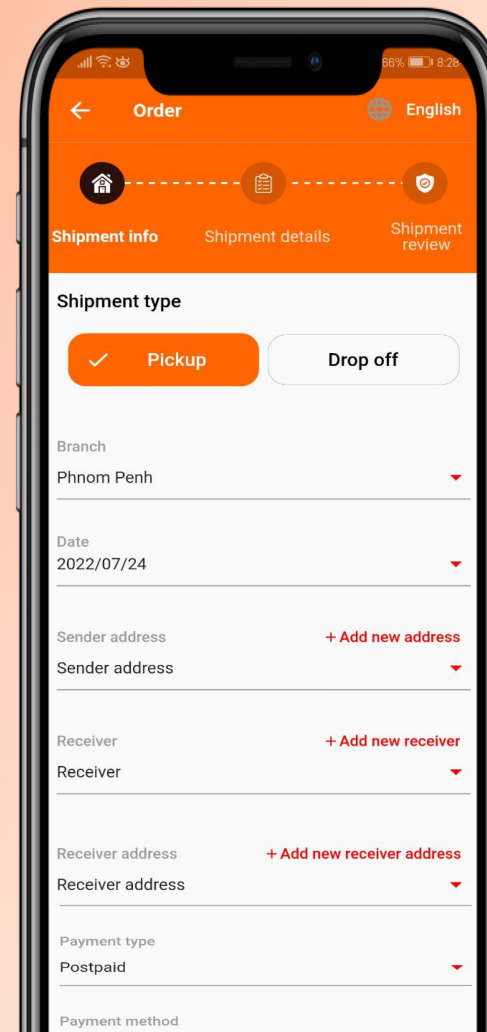

Shipment details

Package 1

Category	Quantity
Clothes	1
Weight	Height
1 Kg	1 Cm
Width	Length
1 Cm	1 Cm
Description	

Place order

Others Screen

- Tracking Screen
- History Screen
- Contact Screen

Demo

[Admin Panel: \(Click Here\)](#)

User: eoexpress@gmail.com

Password: 12345678

App Feature

- On Board Screen
- Sign Up & Login Screen
- Home Screen
- Search Screen
- Order Shipment Info Screen
- Order Shipment Detail Screen
- Order Shipment Review Screen
- Tracking Screen
- History Screen
- Contact Screen
- Profile Screen