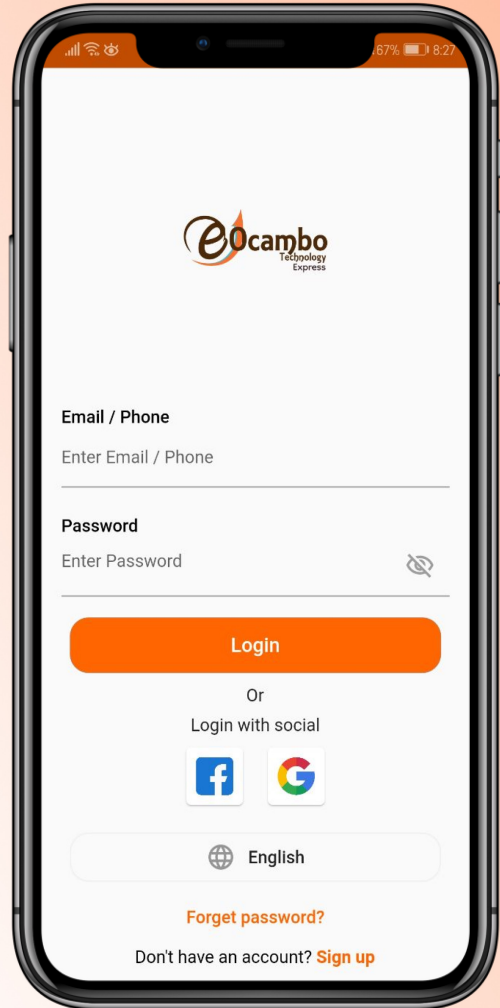

EO Express

It is a software designed for companies that handle packages to monitor the logistics of storage handling to their final destination and managing employees and drivers so you can track all of your company.

On Board Screen

- Submit your order
- Choose A Destination
- Order Delivered

Sign in / Home Screen

- Sign In Screen
- Register Screen
- Home Screen

Order Screen

- Shipment Info
- Shipment Detail
- Shipment Review