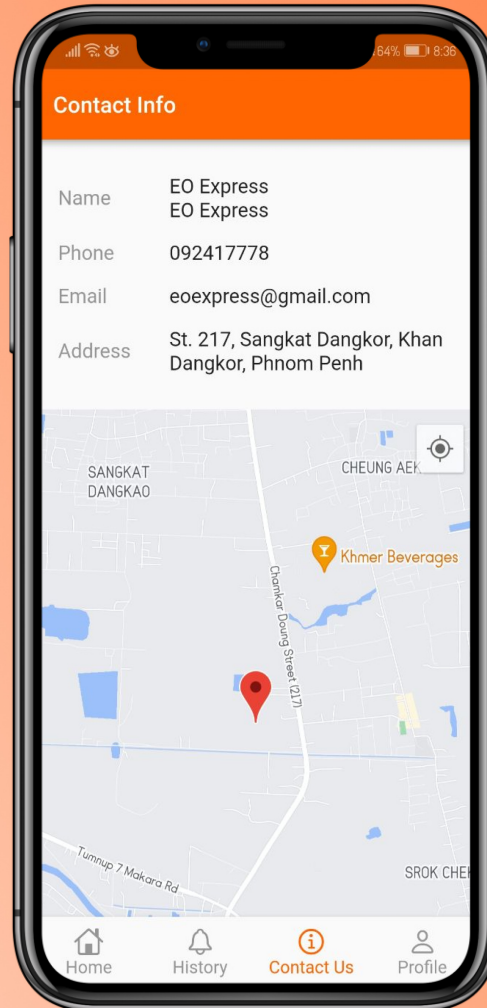

Others Screen

- Tracking Screen
- History Screen
- Contact Screen